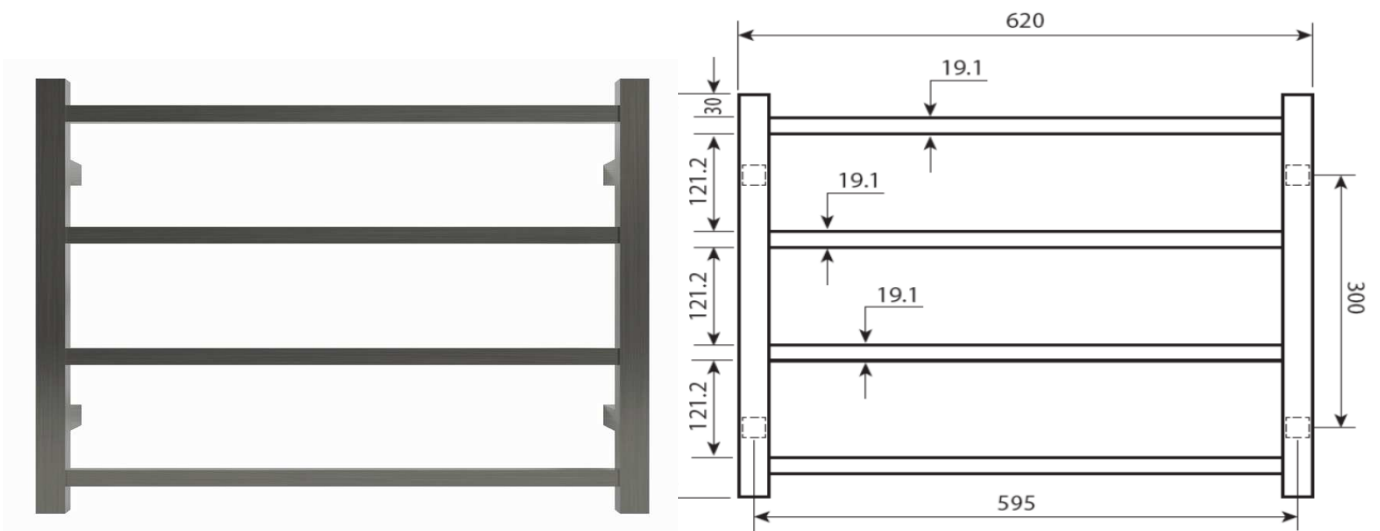

# Commercial Series Heated 4 Bar Towel Rail SQUARE Brushed Gun Metal Grey PVD

Product Code: HTR-TS0402MGR  
Dimensions: 620(w) x 500(h) x 120(d) mm

## Features:

- 4 Bars
- Available in 3 PVD Finishes
- 304 Grade PVD Stainless Steel

Note: Manufacturing tolerances could cause variances of  $\pm 5$ mm.

## Additional Information:

- 230-240Volts, 50Hz 50 Watts
- Ingress protection Rating - IP34 (Splashproof)
- Bottom Right and Left Hand Wire Entry (Multi Connect)
- Class 1 appliance - requires an earth connection
- This towel rail should be mounted vertically at least 600mm above the floor with the cord exiting from the base